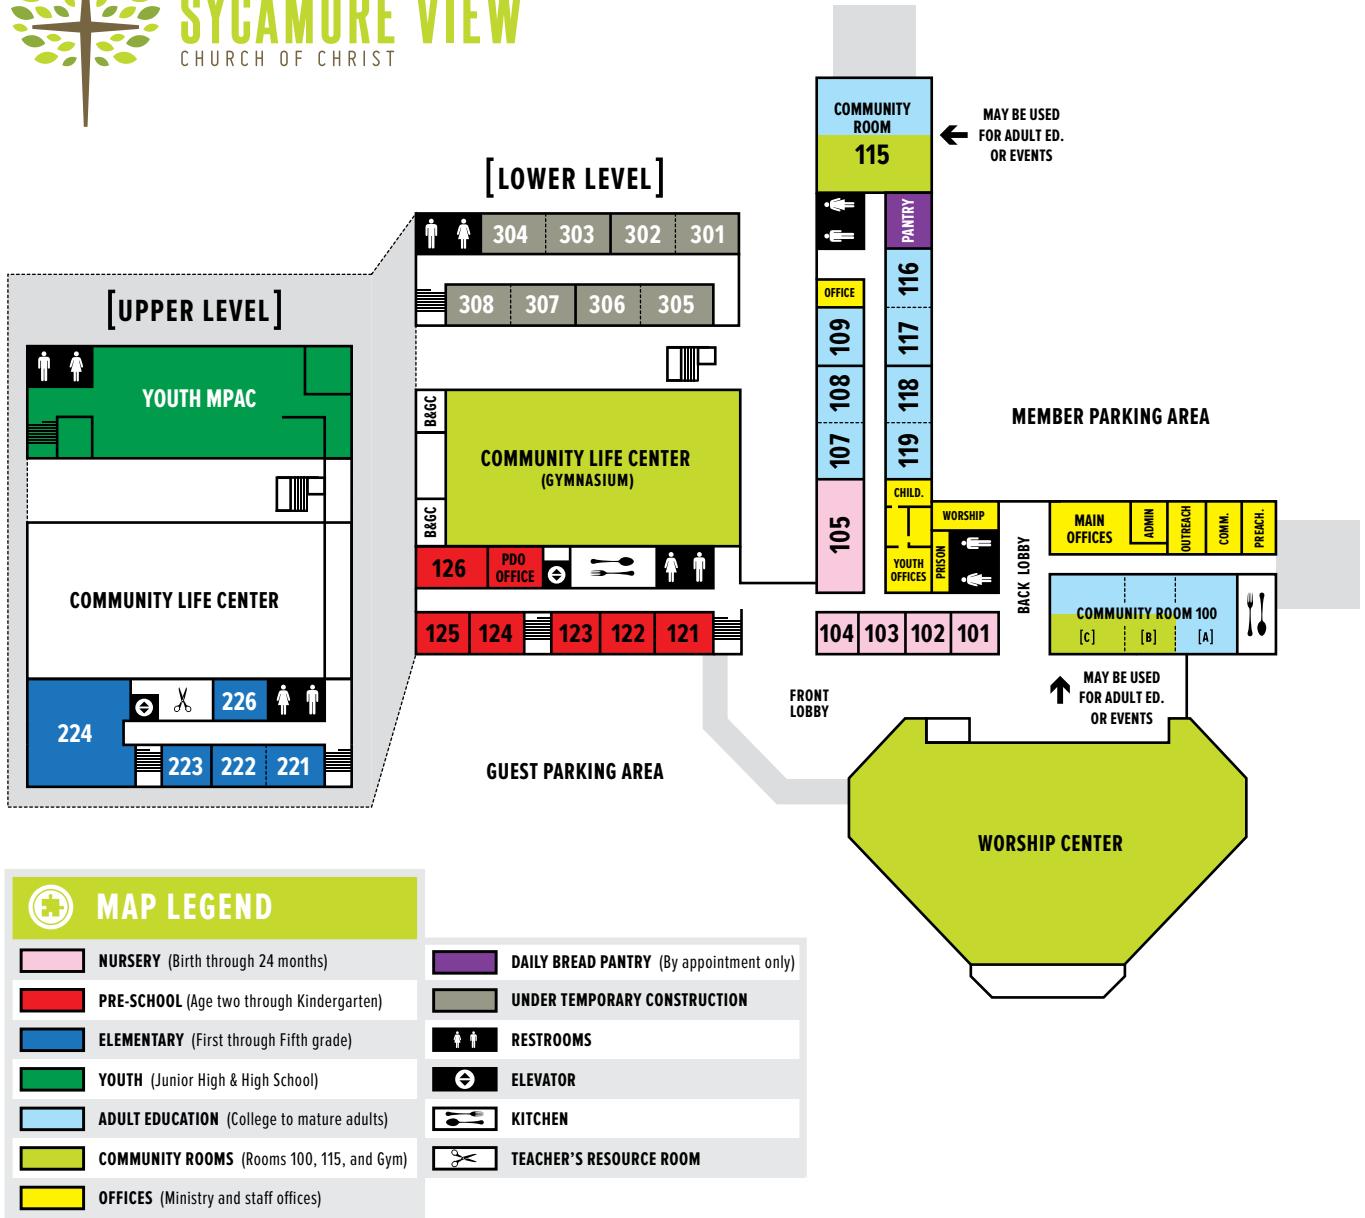

Adult Education, Rooms 118-119

GROWTH OPPORTUNITIES (WEEKLY)

LADIES BIBLE STUDY (TUESDAY, 9:30 AM)

Multigenerational (Women)

Sherry Hart

Adult Education, Room 109

CELEBRATE RECOVERY (TUESDAY, 6:30 PM)

Multigenerational Care/Recovery

A recovery group to help with the hurts, habits, and hang-ups of life.

Community Room 115

SYCAMORE VIEW CAMPUS MAP

SYCAMORE VIEW BUILDING MAP

PHASE TWO OF TEMPORARY CLASSROOM ARRANGEMENT