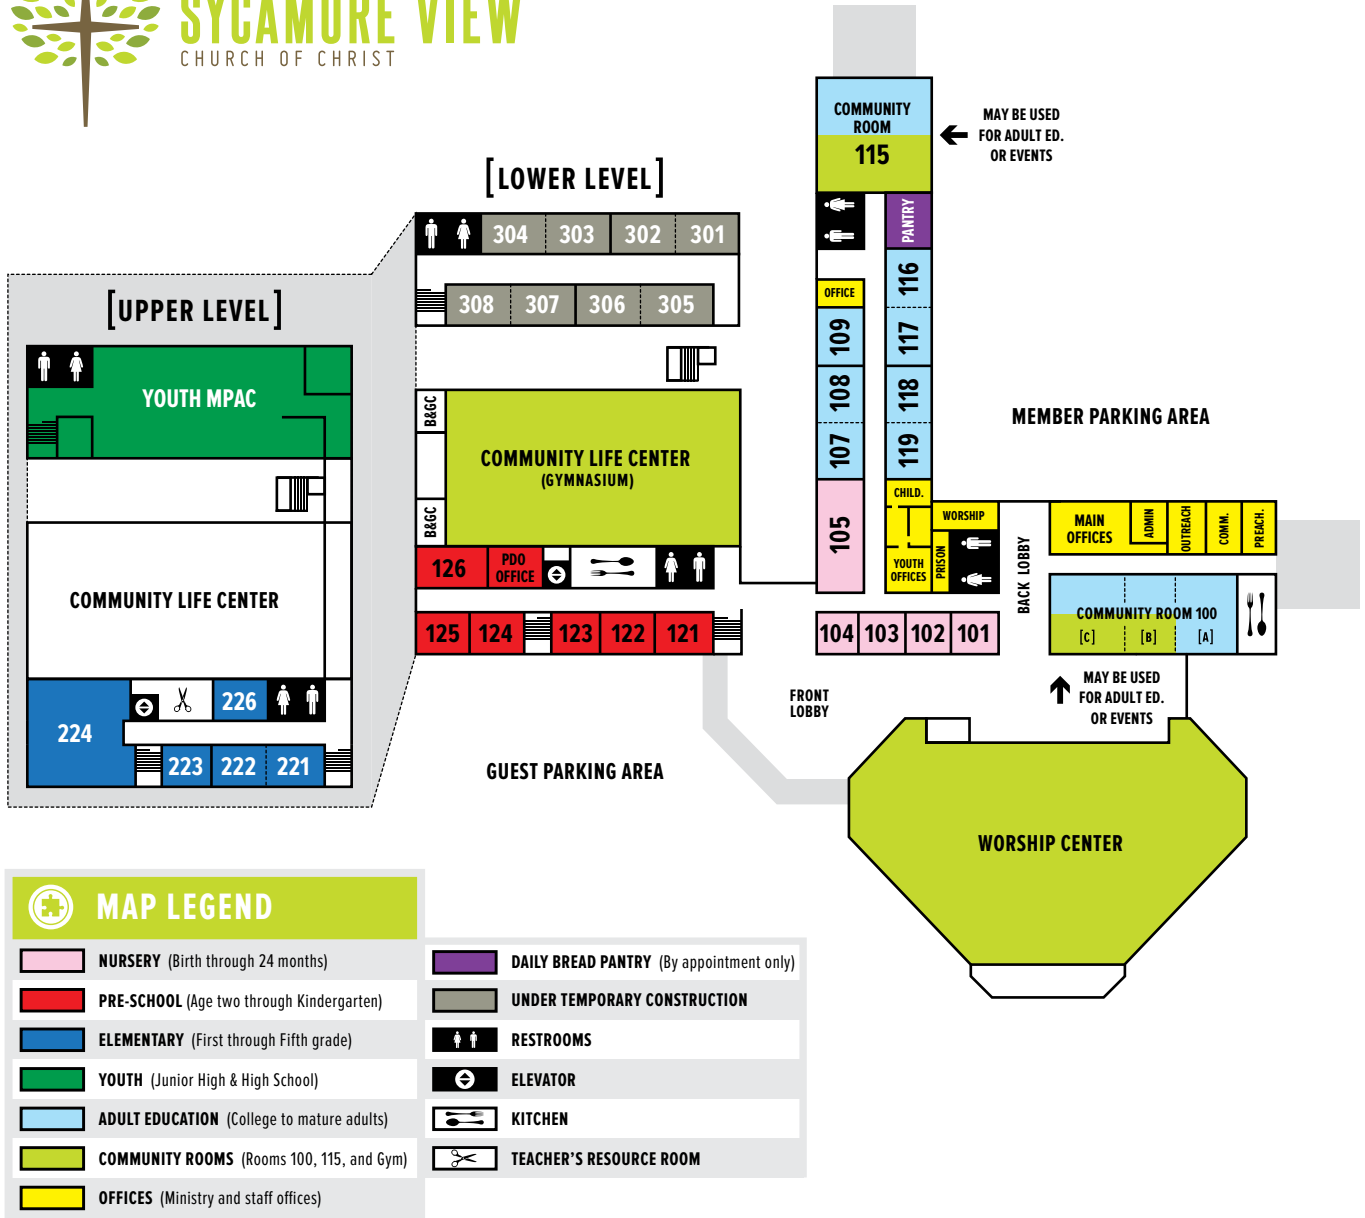

Adult Education, Room 109

CELEBRATE RECOVERY (TUESDAY, 6:30 PM)

Multigenerational Care/Recovery

A recovery group to help with the hurts, habits, and hang-ups of life.

Community Room 115

SYCAMORE VIEW CAMPUS MAP

MAP LEGEND

- | | | | |
|--|---|--|---|
| | NURSERY (Birth through 24 months) | | DAILY BREAD PANTRY (By appointment only) |
| | PRE-SCHOOL (Age two through Kindergarten) | | UNDER TEMPORARY CONSTRUCTION |
| | ELEMENTARY (First through Fifth grade) | | RESTROOMS |
| | YOUTH (Junior High & High School) | | ELEVATOR |
| | ADULT EDUCATION (College to mature adults) | | KITCHEN |
| | COMMUNITY ROOMS (Rooms 100, 115, and Gym) | | TEACHER'S RESOURCE ROOM |
| | OFFICES (Ministry and staff offices) | | |

SYCAMORE VIEW BUILDING MAP

PHASE TWO OF TEMPORARY CLASSROOM ARRANGEMENT